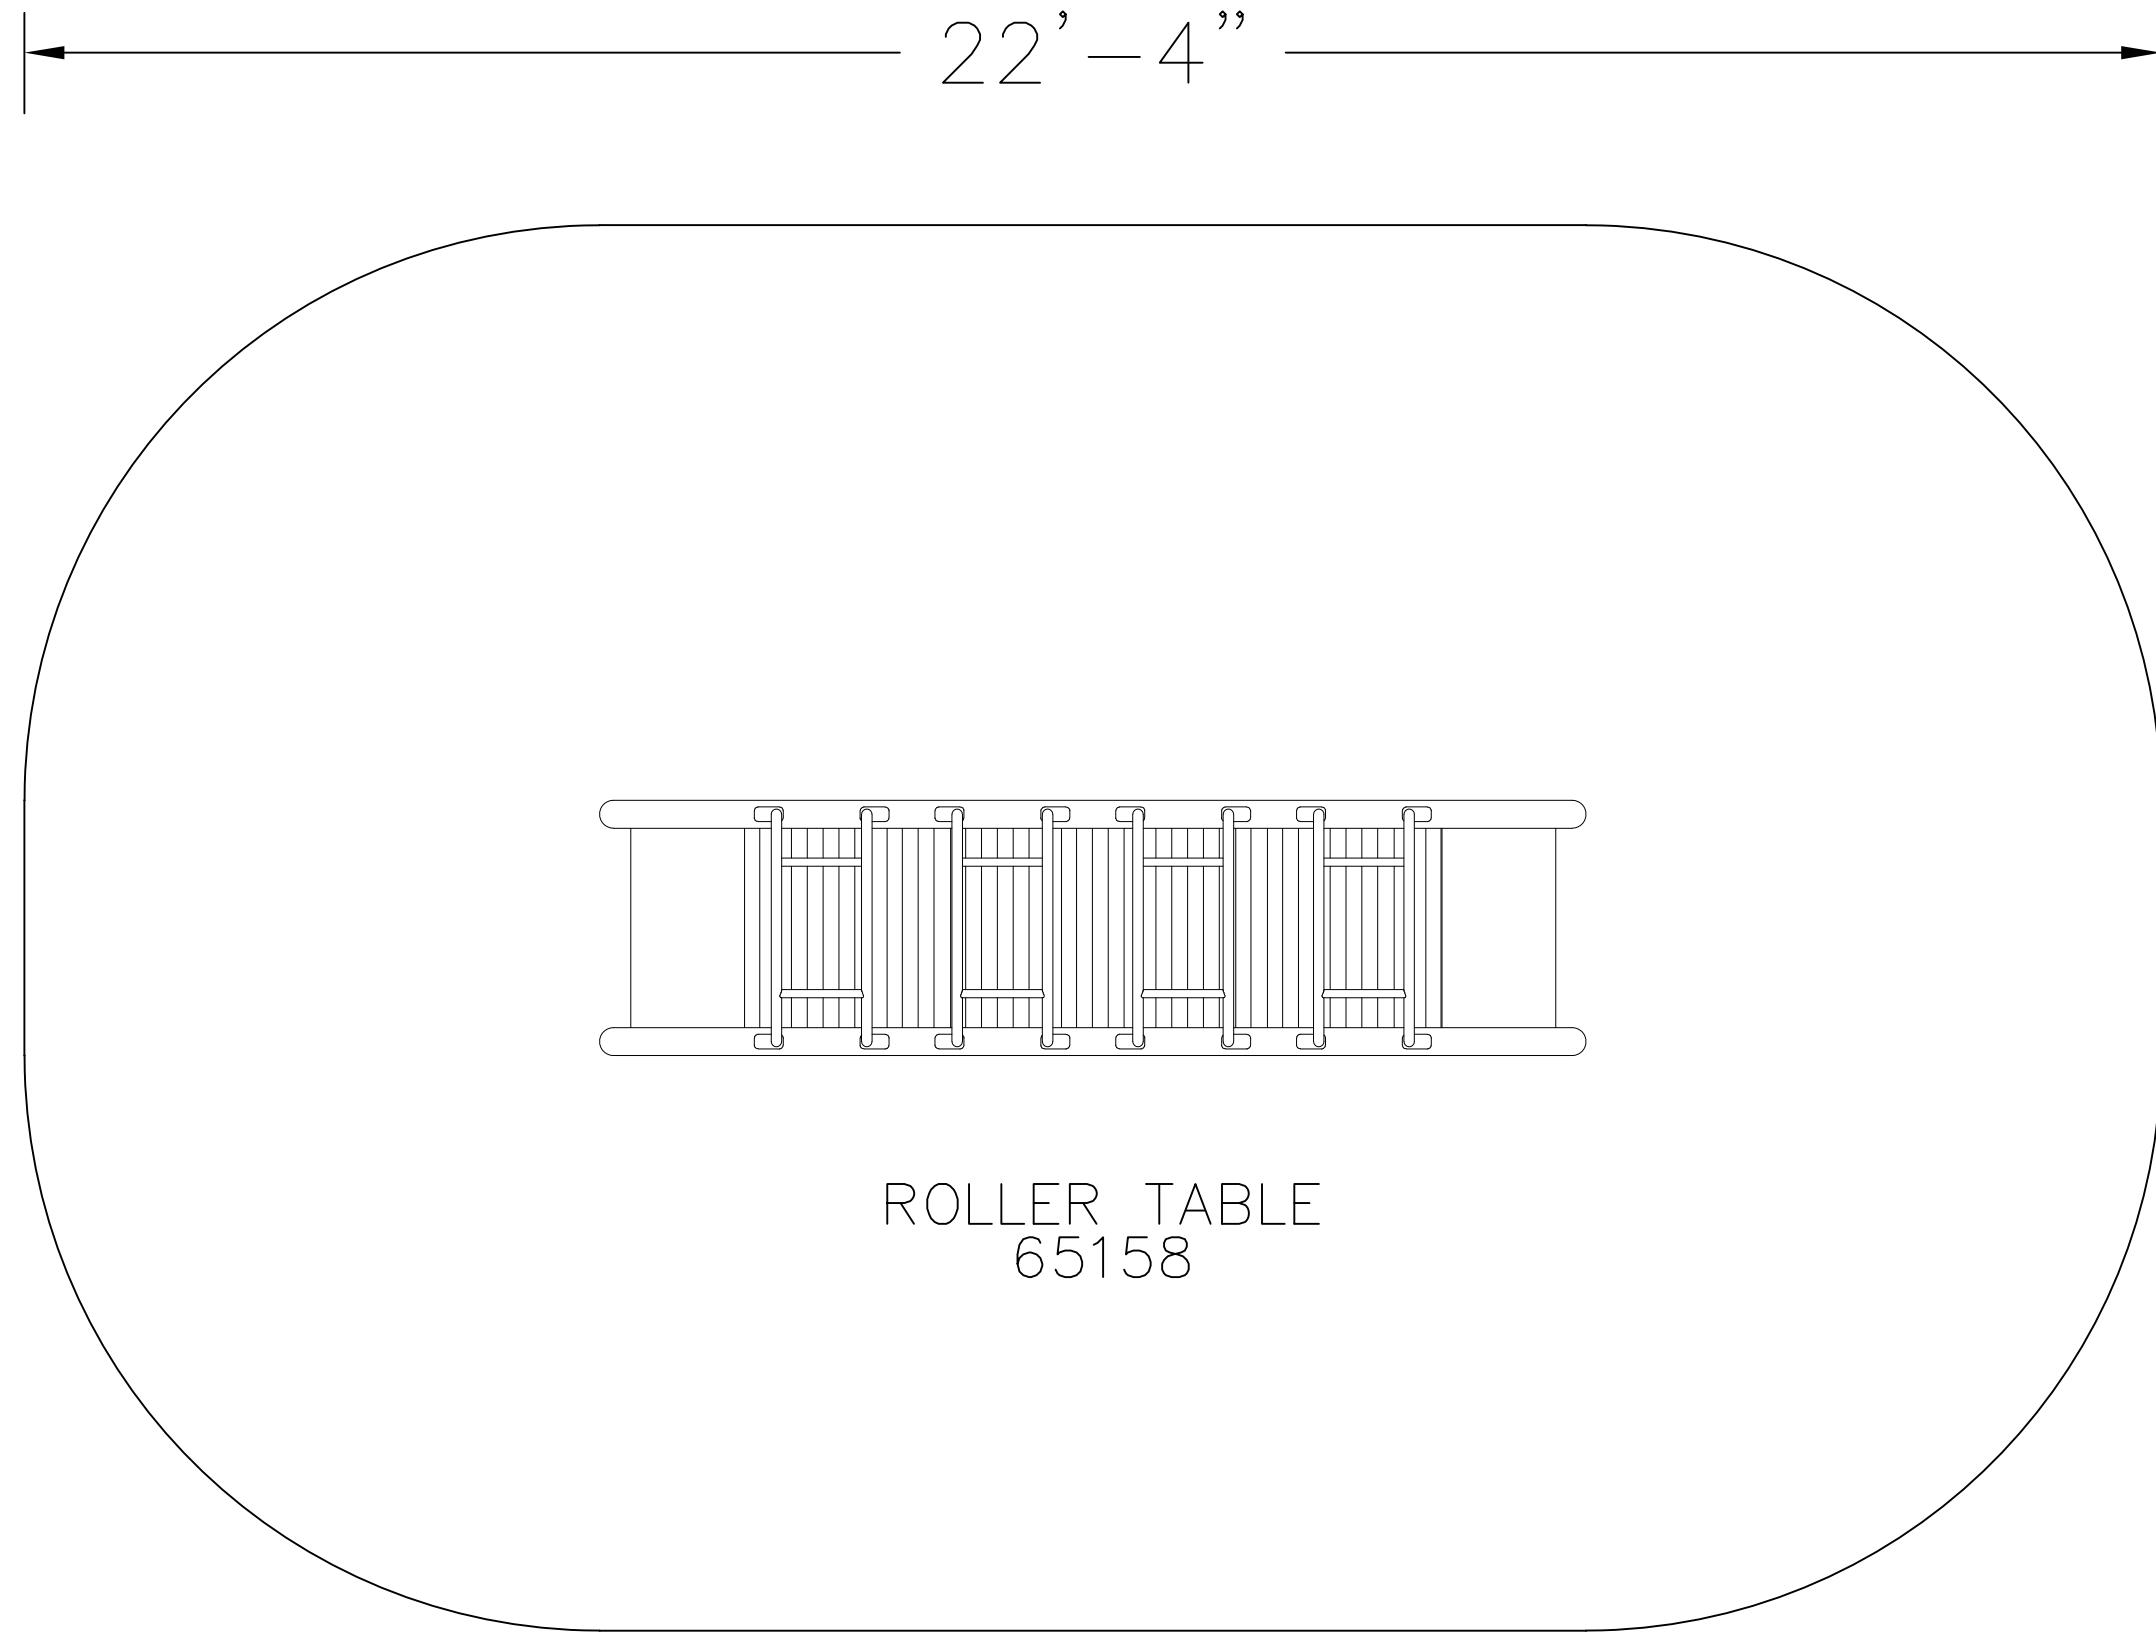

Roller Table
65158

This play equipment is recommended for children ages:
2-5 or 5-12

Scale: 1/2" = 1'-0"
This drawing can be scaled only when in an 11" x 17" format

Drawn By:
Date:
1/13/2020
Quote Number:
65158

play&park structures
A PLAYCORE Company
544 Chestnut Street
Chattanooga, TN 37402
800-727-1907 / www.playandpark.com

User Capacity: 1-3
Critical Fall Height: 1'-8"

Play & Park Structures

ROLLER TABLE
65158