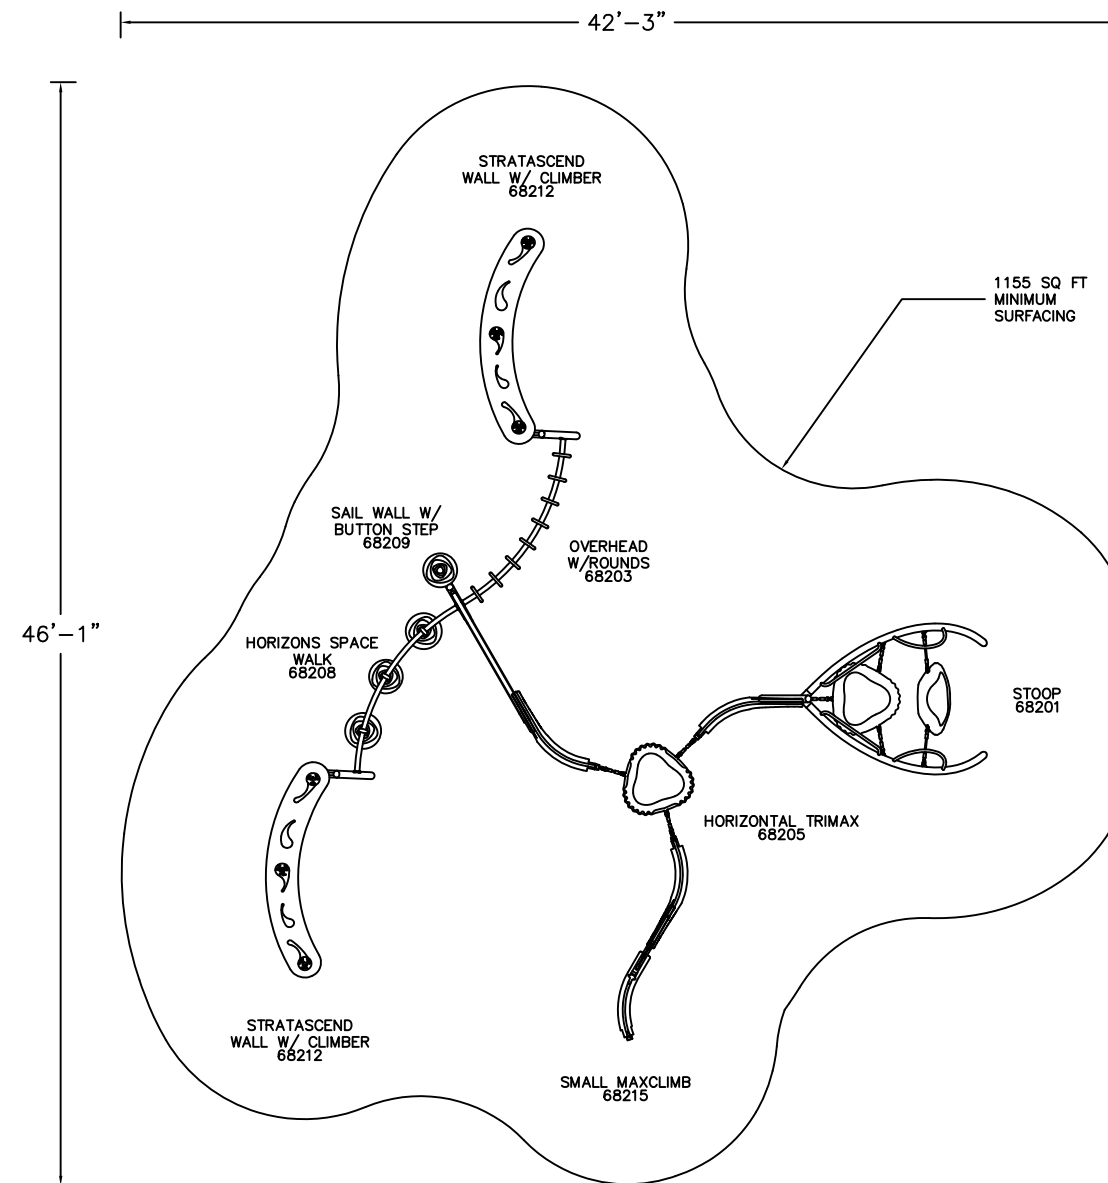

2014 Horizons Re-Launch
68111 Brilliant Beginnings

This play equipment is recommended for children ages 5-12

Scale: 1/8" = 1'-0"
This drawing can be scaled only when in an 11" x 17" format

Drawn By: Chris Yates
Date: 7/14/14
Drawing Name: 68111

play&park structures
A PLAYCORE Company

401 Chestnut St., Ste. 410
Chattanooga, TN 37402
800-727-1907 / www.playandpark.com

ISO
9001
CERTIFIED

Play & Park Structures

IMPORTANT: Never install play equipment over hard, unresilient surfaces such as asphalt, concrete, or compacted earth. It is the owner's responsibility to ensure the "minimum area required" contains an appropriate amount of resilient material to cushion accidental falls.