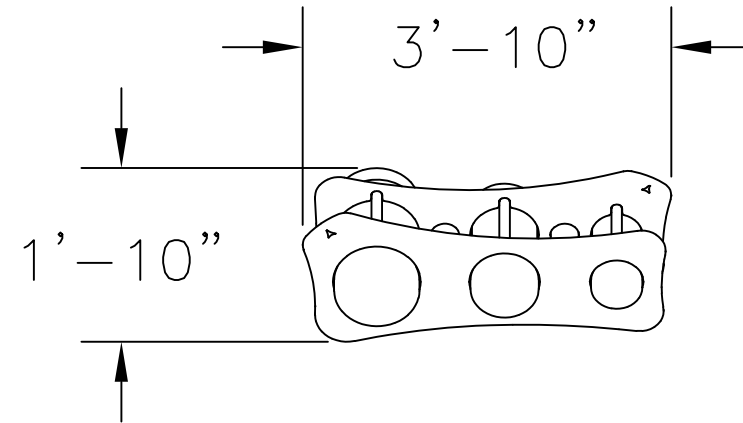

Triple Conga Drum
68140

This play equipment is recommended for children ages:
Any

Scale: 1/2" = 1'-0"
This drawing can be scaled only when in an 11" x 17" format

Drawn By:
Jason Roberts
Date:
05/11/2018
Quote Number:
68140

play&park
structures

A PLAYCORE Company
401 Chestnut St., Ste. 410
Chattanooga, TN 37402
800-727-1907 / www.playandpark.com

User Capacity
3
Critical Fall Height
N/A

ISO
9001
CERTIFIED

Play & Park Structures

TRIPLE
CONGA DRUM
68140