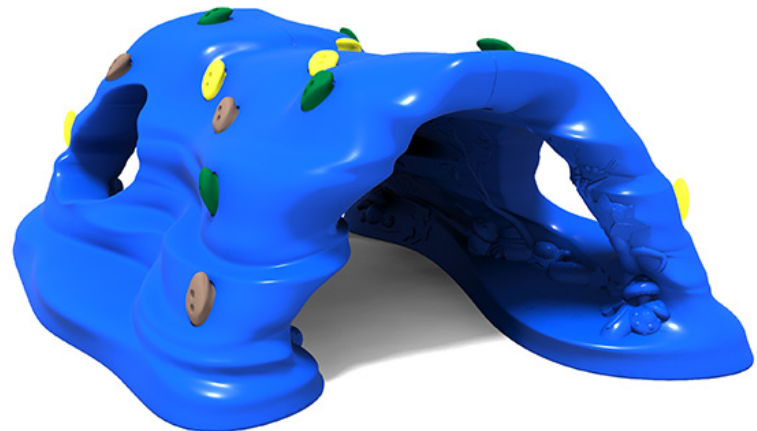

Playful

Introduce the wonders of both climbing and discovery with the Climb & Discover Cave!

Hidden wildlife, insects, footprints and foliage will delight and surprise youngsters as they navigate through the intricately designed cave space. The exterior provides challenging handholds that can be scaled from bottom to top and back again.

Natural

FEATURES AND BENEFITS

- Three handhold package options from which to choose: Letters, numbers or standard shaped holes
- Anthropometrically designed for the hands of 6 month-23 month aged children
- Multiple discovery elements on interior walls of climber

STANDARD HANDHOLDS

NATURAL COLOR PALETTE

WHOLE CHILD BENEFITS

PHYSICAL

Gross Motor, Fine Motor

SOCIAL-EMOTIONAL

Interaction, Cooperation, Self-Confidence, Sense of Community

SENSORY