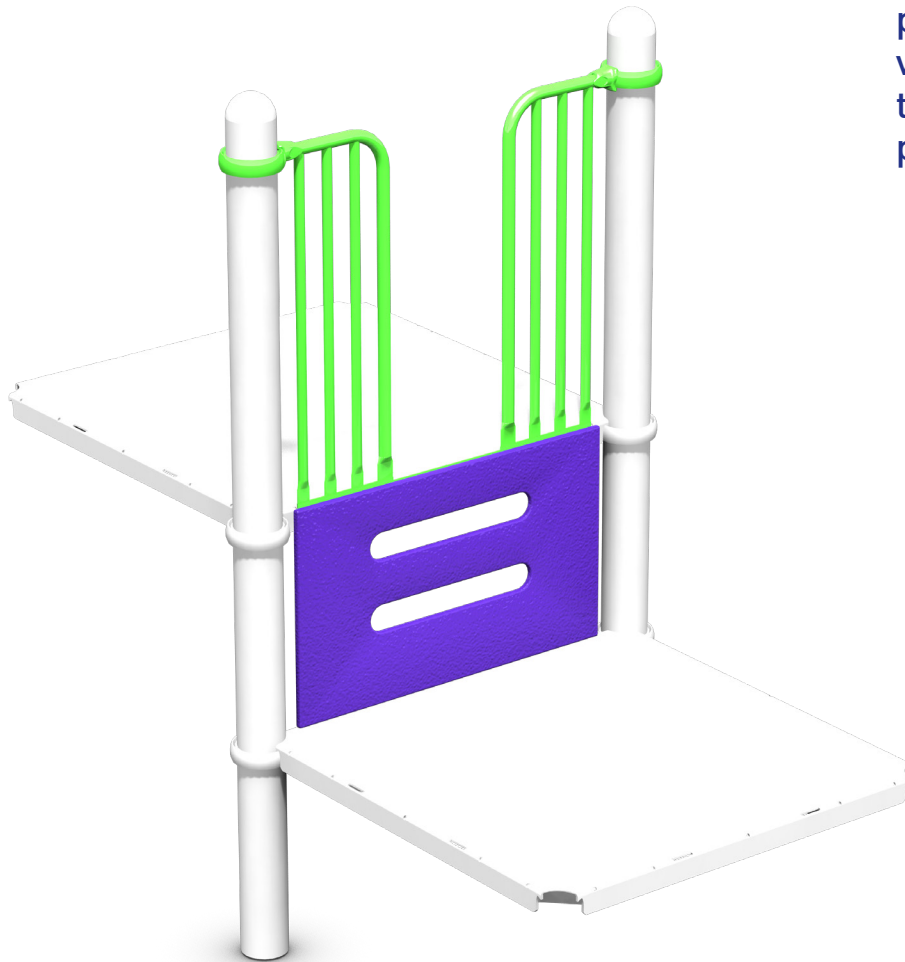

The HDPE Vertical Ladder provides children with a variety of different ways to access and enter the playground space.

Ages: All  
Compatibility: SuperMax  
DuraMax  
TotMax

Available in 1'4" to 4' rise

#### FEATURES AND BENEFITS

- Properly positioned footholds provide sturdy climbing for children
- Hand slots allow climbers to pull themselves up onto the deck
- Climbing promotes fitness, balance, strength and coordination