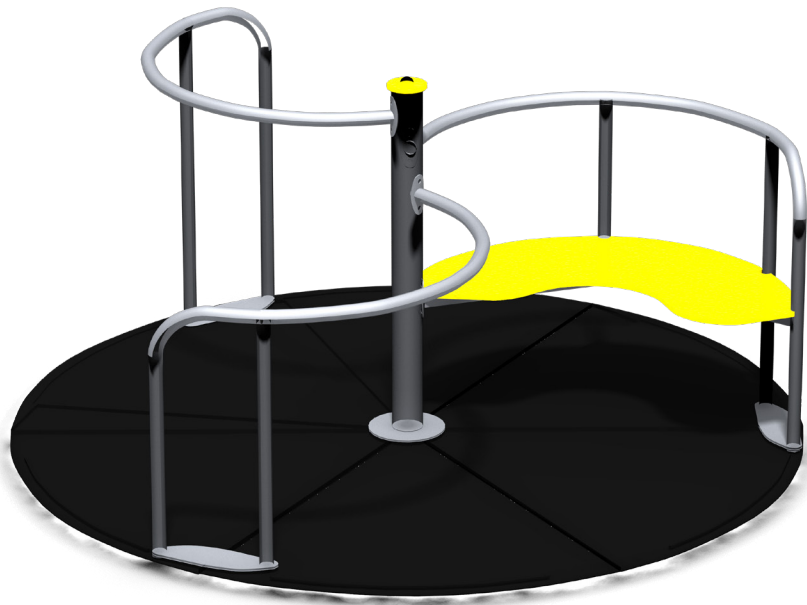

The Inclusive Orbit offers the ground level thrill of a merry-go-round for people of all abilities. The flush mount access eliminates terrain impediments, allowing mobility devices to roll on to the Orbit for unlimited spinning fun!

Ages: All

ASTM Use Zone: 18'9" x 18'9" | 225 cm x 225 cm

WHOLE CHILD BENEFITS

PHYSICAL

Gross Motor, Fine Motor

SOCIAL-EMOTIONAL

Interaction, Cooperation, Self-Confidence, Sense of Community

FEATURES AND BENEFITS

- Ground level access to spinning for mobility devices
- Ample area for children to sit and stand
- Unitary surfacing is recommended for the best experience
- Turf, bonded rubber, and poured-in-place surfacing are best