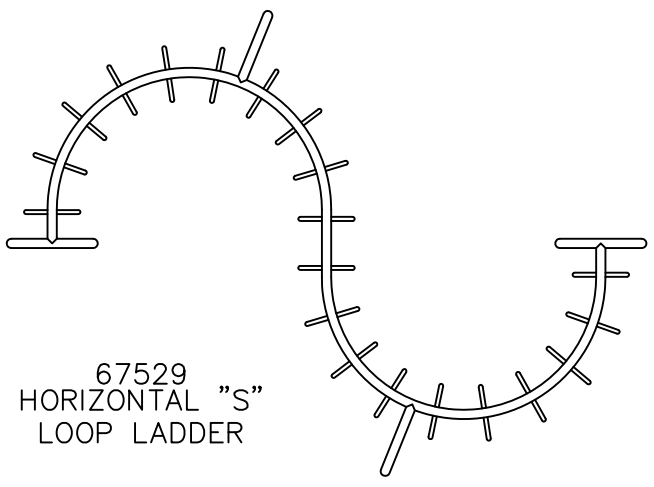

25'-7"

21'-10"

67529  
HORIZONTAL "S"  
LOOP LADDER