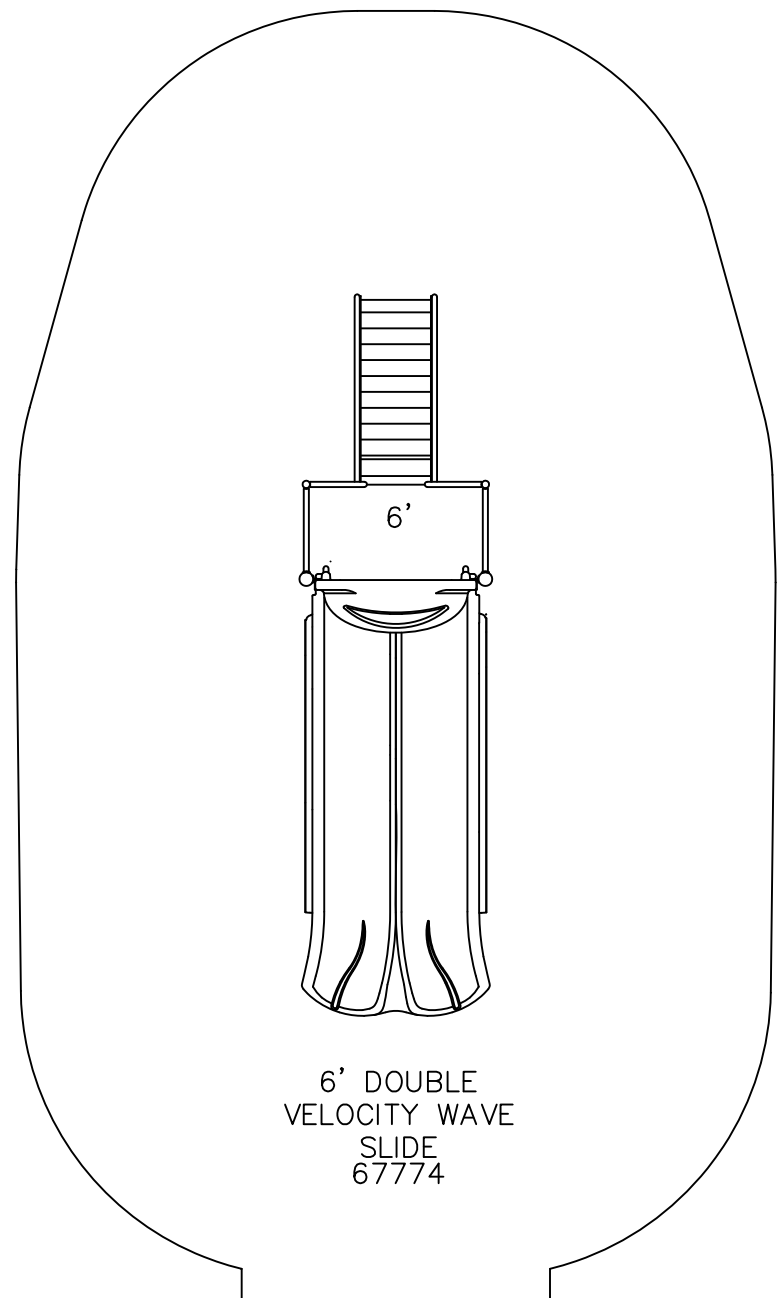

16'-1"

27'-3"

6' DOUBLE
VELOCITY WAVE
SLIDE
67774