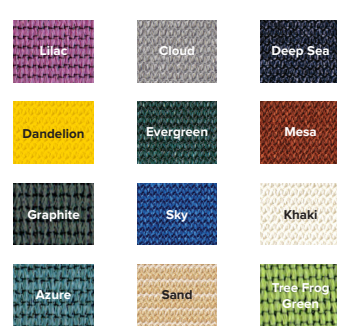

This topper is a dramatic, multi-color way to provide shade to your Parallax Climbing System!

Choose from 4 dual color fabrics to complement your structure. The Paragon blocks up to 97% of UV rays with the shade it provides. Made from a specially woven HDPE, the sails won't fray or unravel and are resistant to rot and mildew!

METAL COLORS

FABRIC SHADE COLORS

NEW! DUAL-SHADE COLORS