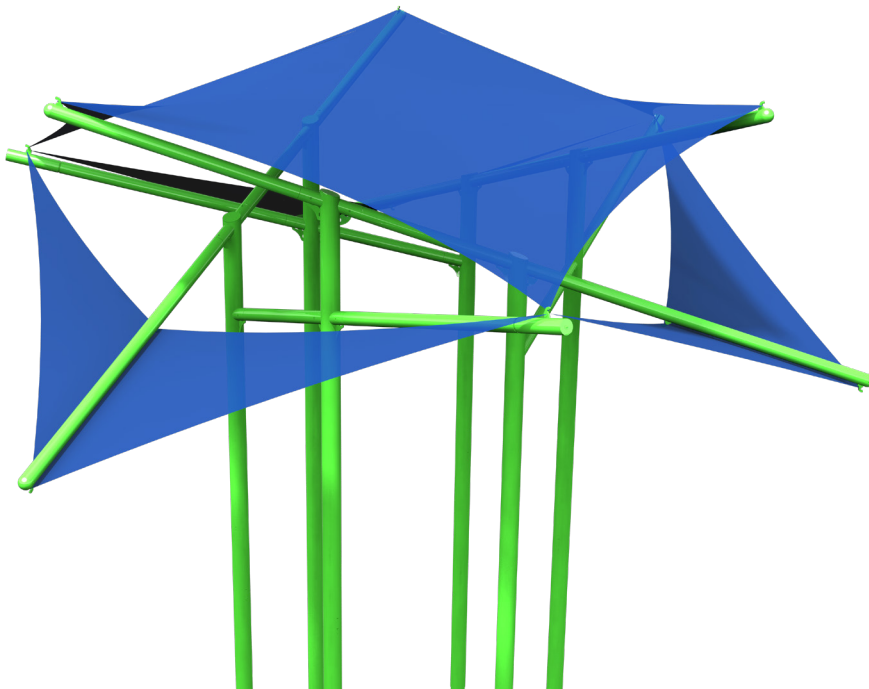

This topper is a dramatic, multi-color way to provide shade to your Parallax Climbing System!

Choose from 4 dual color fabrics to complement your structure. The Paragon blocks up to 97% of UV rays with the shade it provides. Made from a specially woven HDPE, the sails won't fray or unravel and are resistant to rot and mildew!

Max Height:

Compatibility: SuperMax and Parallax

FEATURES AND BENEFITS

- Adds function, style, and comfort
- Strong and durable material
- Transforms any Parallax structure into something fun and exciting

METAL COLORS

FABRIC SHADE COLORS

NEW! DUAL-SHADE COLORS