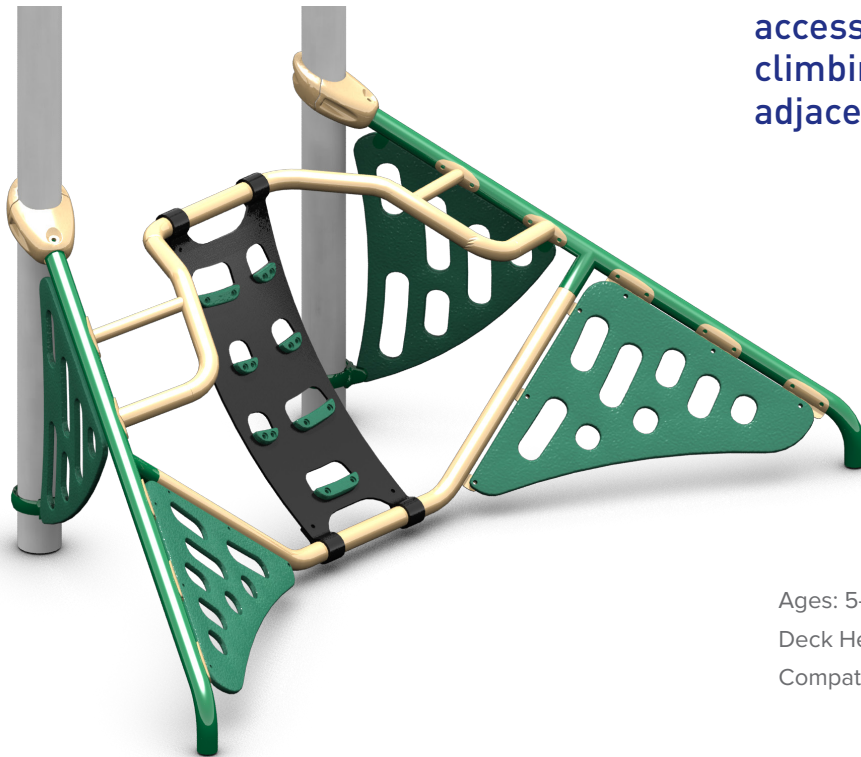

This slip-resistant belt climber provides fast access to the central Hub.

HDPE side climbers with metal handholds provide access to additional climbing routes through adjacent climbers.

Ages: 5-12  
Deck Height: 4 ft.  
Compatibility: Parallax and SuperMax

#### FEATURES AND BENEFITS

- Increases physical strength, balance, and coordination
- Improves team-building, social skills, and body perception
- Encourages fearlessness and a sense of adventure

#### METAL COLORS