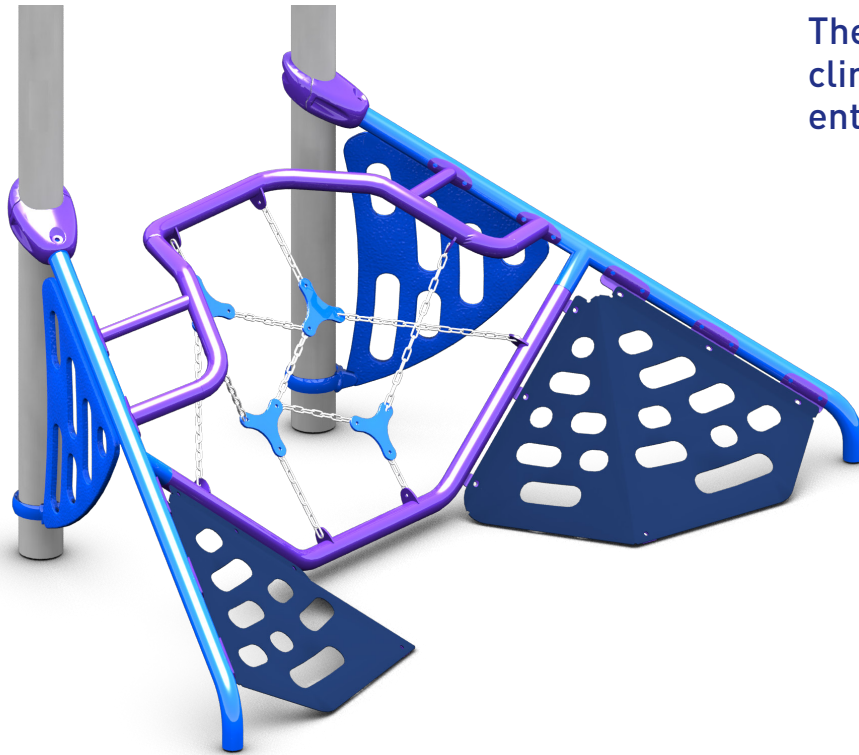

This flexible chain and HDPE climber creates a dynamic and challenging path to the central Hub.

The PVC coated metal climbers make a colorful entrance to multiple routes.

Ages: 5-12

Deck Height: 4 ft.

Compatibility: Parallax and SuperMax

FEATURES AND BENEFITS

- Aids development of good communication skills
- Improves team-building, social skills, and body perception
- Increases physical strength, balance, and coordination

METAL COLORS

HDPE PLASTIC COLORS