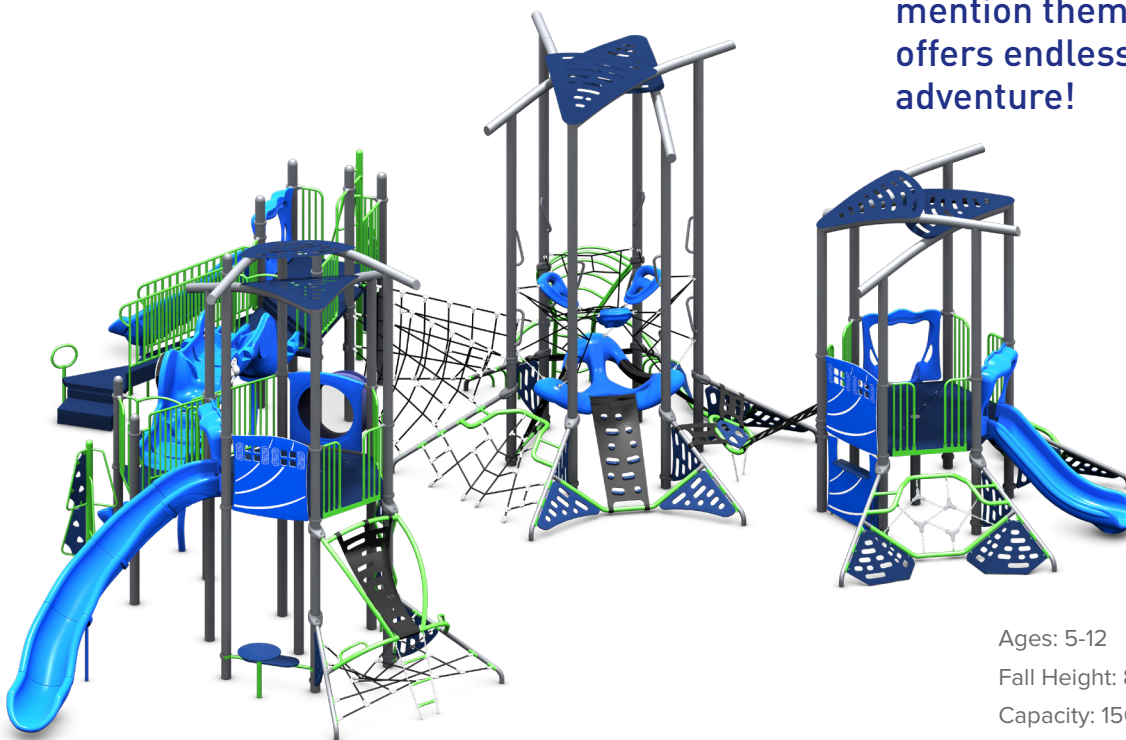

Arrayed like the celestial namesake, these 3 structures are joined together by our exclusive links - the Astra cable link and Expanse slip-resistant belt link.

With too many features to mention them all, the Orion offers endless hours of adventure!

Ages: 5-12

Fall Height: 8'

Capacity: 150-180

ASTM Use Zone: 59'-11" x 60'

FEATURES AND BENEFITS

- Aids development of good communication skills
- Improves team-building, social skills, and body perception
- Increases physical strength, balance, and coordination