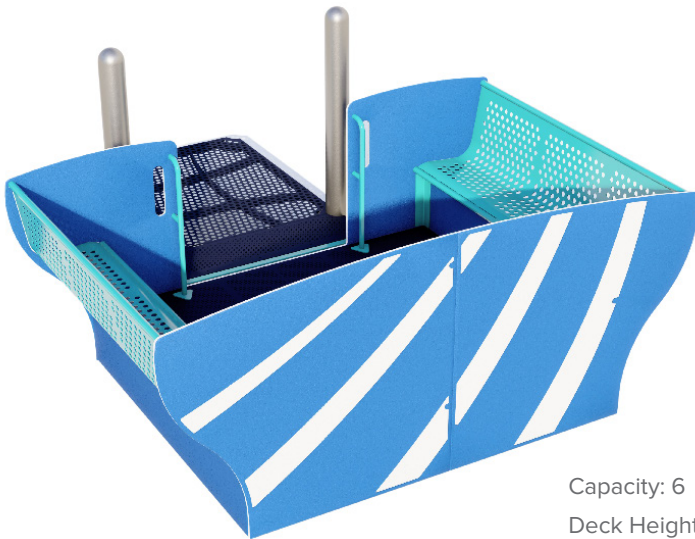

Rock the day away with our inclusive group glider that allows greater accessibility for children of all abilities!

The Rock N Wave creates equitable access for both children and adults by allowing access to the large swaying platform for peer to peer accessible play. Its unique design allows for collaboration by tilting from side by side or by pushing from the outside to create a fun rocking motion.

This multi-user swaying component is available as a stand-alone component accessed by a ramp or attached to playground structure.

Capacity: 6
Deck Heights: 8" to 2"
Ages: 2-5 and 5-12

FEATURES AND BENEFITS

- Accommodates all abilities, including those with mobility devices
- 6 person capacity
- Promotes collaboration and social interaction
- Can help improve balance and coordination

METAL COLORS

WHOLE CHILD BENEFITS