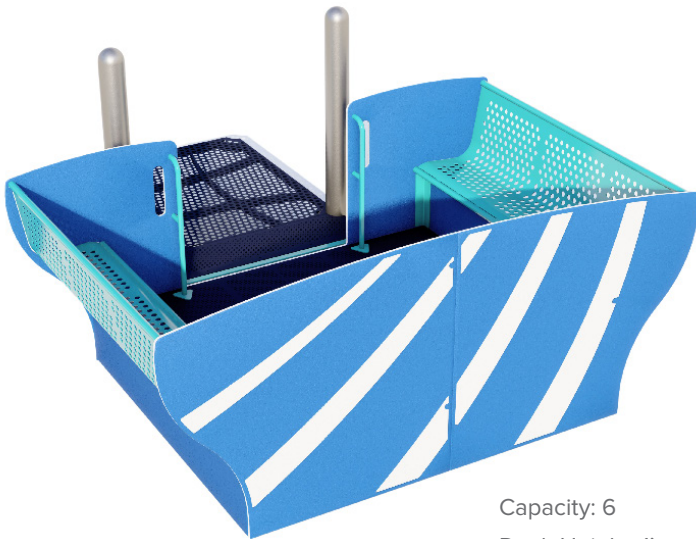

Rock the day away with our inclusive group glider that allows greater accessibility for children of all abilities!

The Rock N Wave creates equitable access for both children and adults by allowing access to the large swaying platform for peer to peer accessible play. Its unique design allows for collaboration by tilting from side by side or by pushing from the outside to create a fun rocking motion.

This multi-user swaying component is available as a stand-alone component accessed by a ramp or attached to playground structure.

Capacity: 6
Deck Height: 1'
Ages: 2-5 and 5-12

WHOLE CHILD BENEFITS

PHYSICAL
Gross Motor, Fine Motor